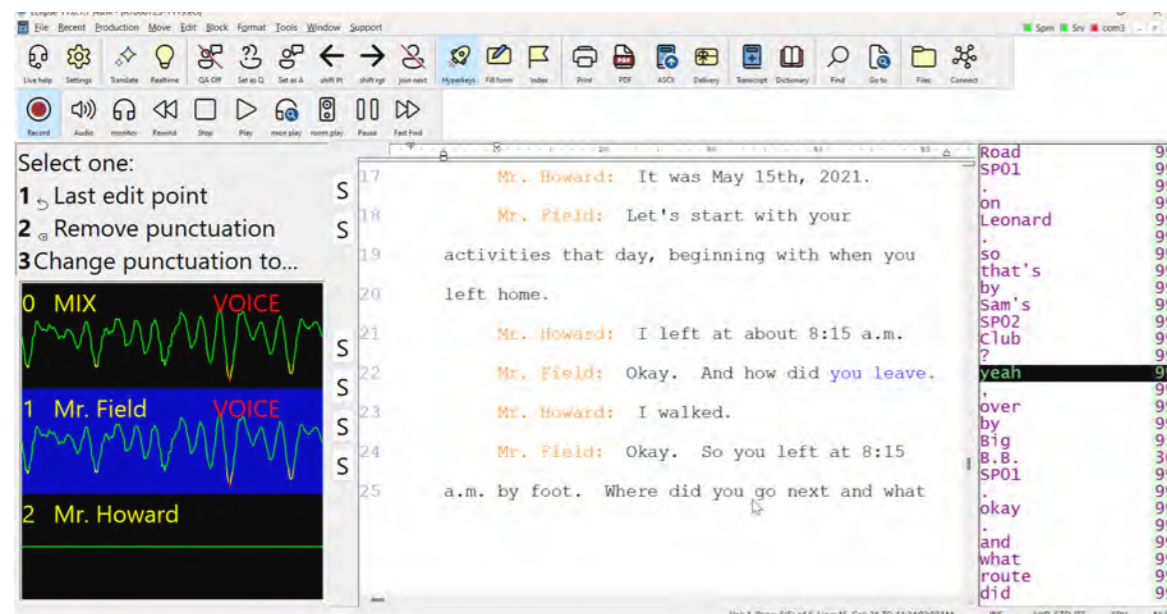

INSTANT EDITABLE REALTIME

With Eclipse RSR, skilled digital reporters can send high-quality realtime text to judges, attorneys, and litigants. Team Editing™ allows multiple people to work on the same job simultaneously. Enhance the realtime experience with the option to discreetly conceal reporter notes and annotations, for a sleeker appearance. Our optional Bridge Broadcaster™ software instantly updates client computers in realtime with edited text.

NO INTERNET REQUIRED

Eclipse RSR uses Speechmatics, the most accurate and inclusive speech-to-text program ever developed, significantly reducing speech recognition errors across accents, dialects, and other sociodemographic factors. With Speechmatics on your computer, delays are eliminated and security is improved.

SHIFT PRODUCTIVITY INTO HIGH GEAR

Eclipse RSR is loaded with breakthrough features to increase accuracy, improve clarity, and save editing time. Selective audio mixing boosts recognition by letting you mute unnecessary channels while preserving masked data. Speaker diarization, colloquy mode, Q/A mode, by-lines, and punctuation are processed automatically. Hyperkey keyboard shortcuts and hundreds of specialized editing functions save innumerable keystrokes, while job dictionary support improves the accuracy of first drafts and realtime.